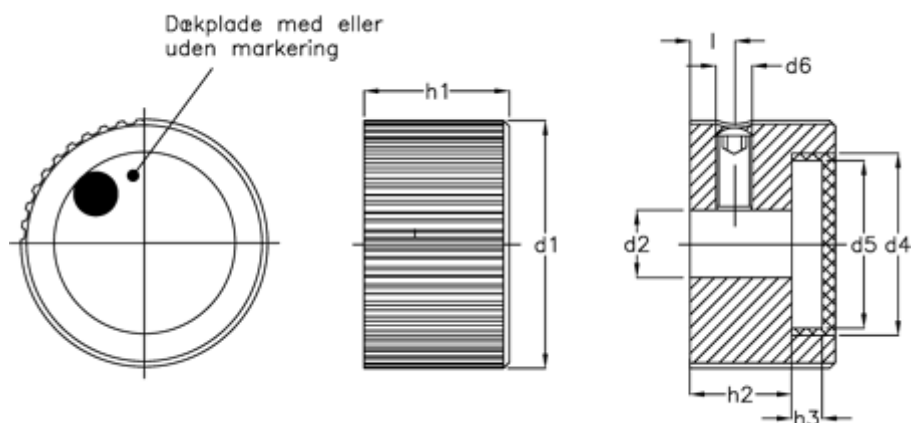

Article number: 20634199

Description: E+G Control knob  
GN 726-42-B10-M-1

## Measures

$d1 = 42$

$l = 8.5$

$d2 \text{ H8} = \text{B10}$

$d4 = 32$

$d5 = 30$

$d6 = \text{M5}$

$h1 = 23$